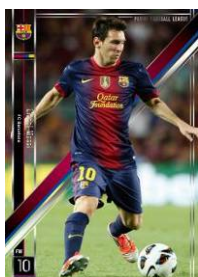

* The rare premium STAR Card is a rental card that can be used only in the game.

Panini Football League 01[PFL01] (Set of 3 cards: JPY 315, tax included)

Photos, left to right: package/front of card/back of card/game screen